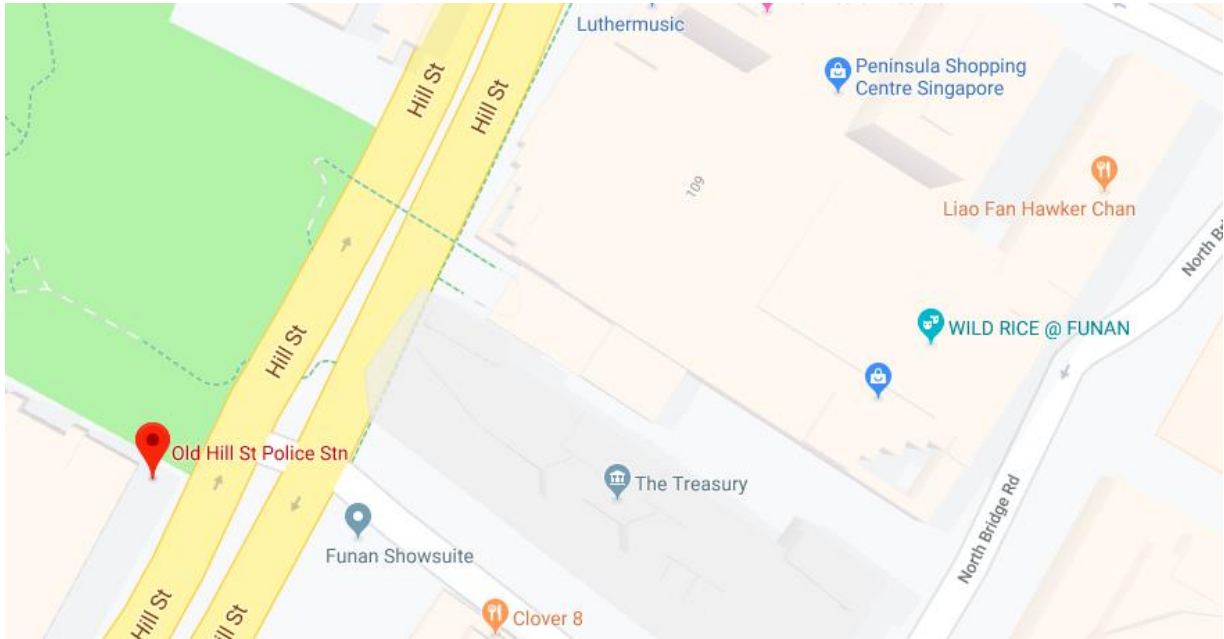

BY BUS

Clarke Quay MRT Stn Exit E (bus stop no. 04222): 124, 145, 147, 166, 174, 174e, 190, 851, 851e

After alighting from the bus at Old Hill St Police Stn, turn right and walk towards the traffic light.

Cross the road and turn left.

Use zebra crossing and walk towards the entrance of Funan.

Enter the mall and take the lift at Lift Lobby B to level 4.

City Hall MRT Stn Exit B (bus stop no. 04167): 61, 124, 145, 166, 174, 174e, 197

After alighting from the bus at Armenian Church, turn left.

Walk towards the orange building and cross the zebra crossing.

Cross the road junction to reach Excelsior Shopping Centre.

Walk past the coffee shop and cross the zebra crossing.

Walk towards the traffic junction. Turn right to cross the road.

Cross towards
The Treasury.

Turn right after
crossing the
road.

Walk ahead, cross the
road, enter Funan and
take the lift at Lift
Lobby B to level 4.