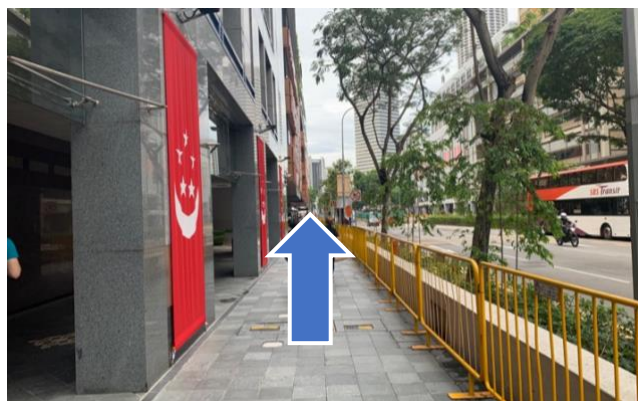

Walk towards Excelsior Shopping Centre and continue straight.

Walk ahead, enter Funan and take the lift at Lift Lobby B to level 4.

Capitol Bldg (bus stop no. 04111): 7, 14, 14e, 16, 36, 77, 106, 111, 128, 131, 162, 162M, 167, 167e, 171, 175, 656, 660, 663, 665, 700, 700A, 850e, 857, 951e, 971e

After alighting from the bus at Capitol Bldg, turn left (towards City Hall MRT).

Walk towards
The
Proposal/Daum
stores.

Turn right at
Capitol Piazza
entrance.

Walk straight
along the
shops.

Cross the road towards Peninsula Plaza.

Walk ahead, enter Funan and take the lift at Lift Lobby B to level 4.

Opp The Treasury (bus stop no. 04249): 51, 61, 63, 80, 124, 145, 166, 174, 174E, 197, 851, 851E, 961

After alighting from the bus opposite The Treasury, turn right.

Walk towards the traffic junction. Turn right to cross the road.

Cross towards
The Treasury.

Turn right after
crossing the
road.

Walk ahead, cross the
road, enter Funan and
take the lift at Lift
Lobby B to level 4.