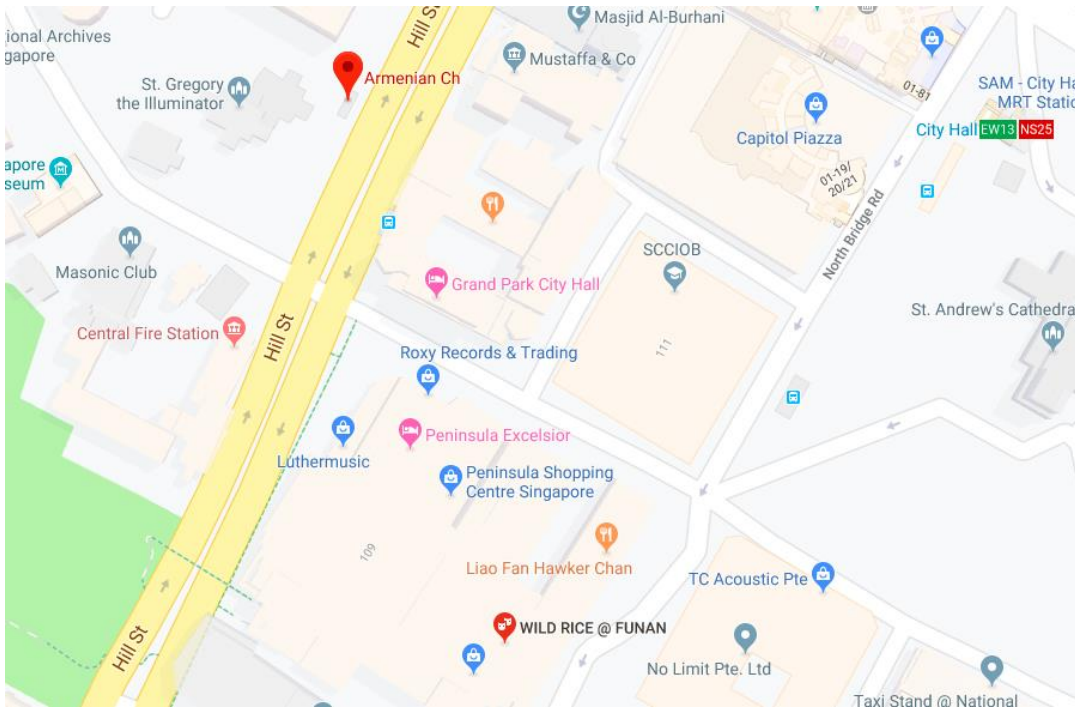

Cross the road and turn left.

Use zebra crossing and walk towards the entrance of Funan.

Enter the mall and take the lift at Lift Lobby B to level 4.

City Hall MRT Stn Exit B (bus stop no. 04167): 61, 124, 145, 166, 174, 174e, 197

After alighting from the bus at City Hall Stn Exit B, turn right and walk straight towards the traffic light. Cross the junction to Funan. Enter Funan and take the lift at Lift Lobby B to level 4.

Armenian Church (bus stop no. 04142): 2, 2A, 12, 12e, 32, 33, 51, 61, 63, 80, 197

After alighting from the bus at Armenian Church, turn left.

Walk towards the orange building and cross the zebra crossing.

Cross the road junction to reach Excelsior Shopping Centre.

Walk past the coffee shop and cross the zebra crossing.

Walk towards the traffic junction. Turn right to cross the road.

Cross towards
The Treasury.

Turn right after
crossing the
road.

Walk ahead, cross the
road, enter Funan and
take the lift at Lift
Lobby B to level 4.