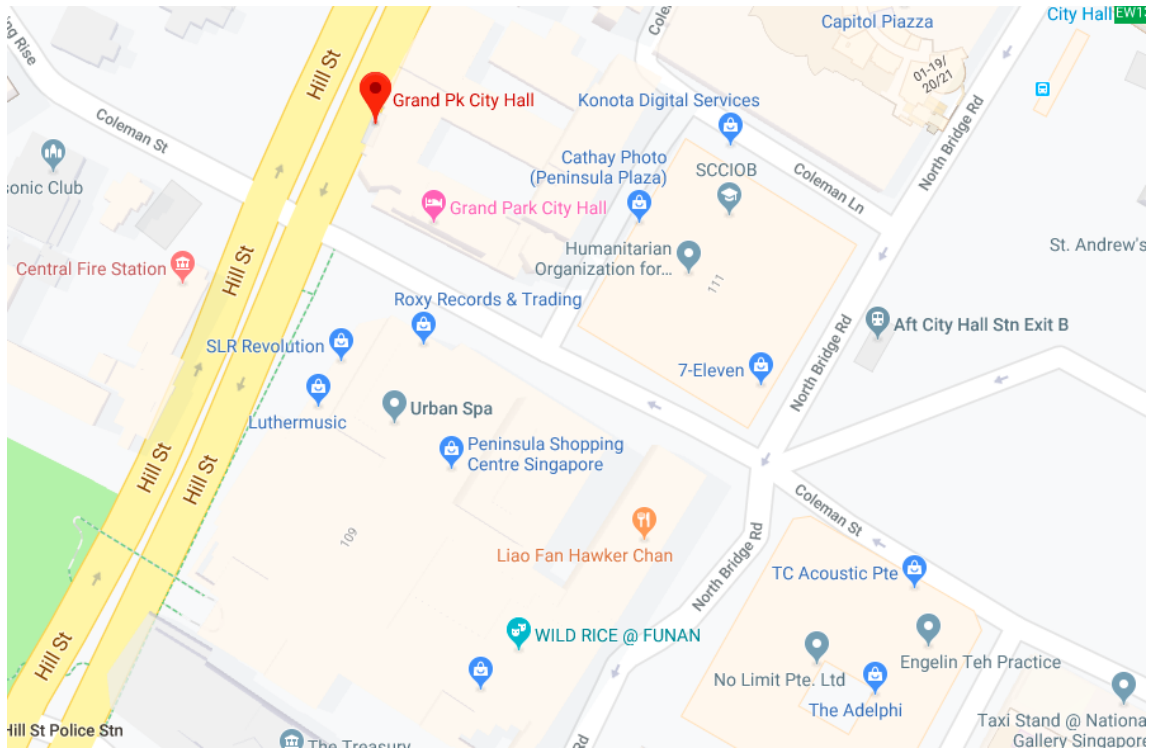

After alighting from the bus at Armenian Church, turn left.

Walk towards the orange building and cross the zebra crossing.

Cross the road junction to reach Excelsior Shopping Centre.

Walk past the coffee shop and cross the zebra crossing.

Walk ahead, enter Funan and take the lift at Lift Lobby B to level 4.

Grand Park City Hall (bus stop no. 04149): 2, 12, 12e, 33, 147, 147A, 190

After alighting from the bus at Grand Park City Hall, you will see Excelsior Shopping Centre on your right.

Walk towards Excelsior Shopping Centre and continue straight.

Walk ahead, enter Funan and take the lift at Lift Lobby B to level 4.

Capitol Bldg (bus stop no. 04111): 7, 14, 14e, 16, 36, 77, 106, 111, 128, 131, 162, 162M, 167, 167e, 171, 175, 656, 660, 663, 665, 700, 700A, 850e, 857, 951e, 971e