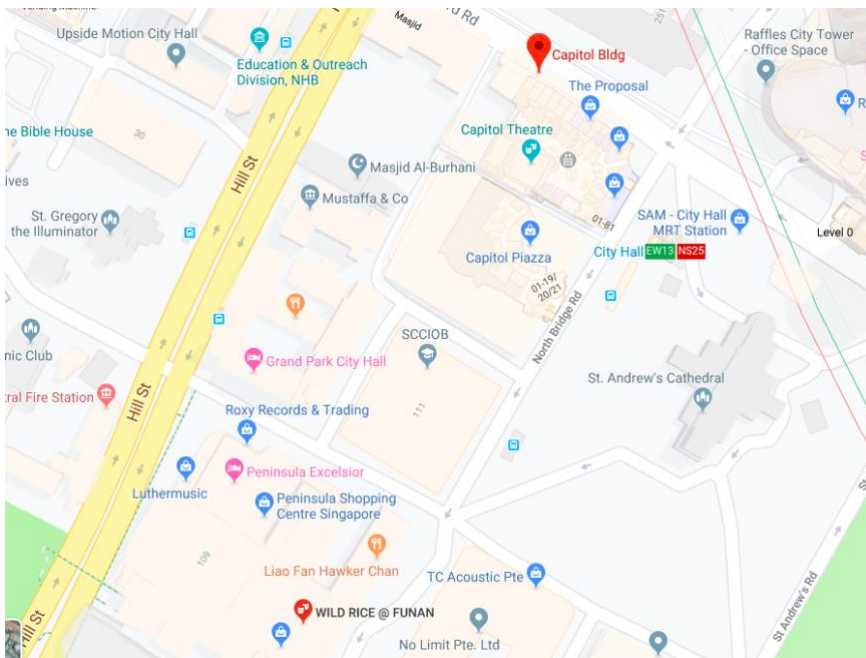

After alighting from the bus at Armenian Church, turn left.

Walk towards the orange building and cross the zebra crossing.

Cross the road junction to reach Excelsior Shopping Centre.

Walk past the coffee shop and cross the zebra crossing.

Walk ahead, enter Funan and take the lift at Lift Lobby B to level 4.

Grand Park City Hall (bus stop no. 04149): 2, 12, 12e, 33, 147, 147A, 190

After alighting from the bus at Grand Park City Hall, you will see Excelsior Shopping Centre on your right.

Walk towards Excelsior Shopping Centre and continue straight.

Walk ahead, enter Funan and take the lift at Lift Lobby B to level 4.

Capitol Bldg (bus stop no. 04111): 7, 14, 14e, 16, 36, 77, 106, 111, 128, 131, 162, 162M, 167, 167e, 171, 175, 656, 660, 663, 665, 700, 700A, 850e, 857, 951e, 971e

After alighting from the bus at Capitol Bldg, turn left (towards City Hall MRT).

Walk towards
The
Proposal/Daum
stores.

Turn right at
Capitol Piazza
entrance.

Walk straight
along the
shops.

Cross the road towards Peninsula Plaza.